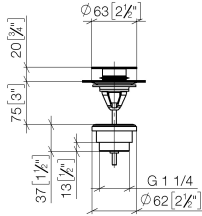

10 125 970

Fits: IMO, LULU, MADISON, MEM, TARA,  
CL.1, LISSÉ, VAIA, META, CYO

	Light Gold	10 125 970-26
	Chrome	10 125 970-00
	Brushed Platinum	10 125 970-06
	Platinum	10 125 970-08
	Durabress (23kt Gold)	10 125 970-09
	Dark Chrome	10 125 970-19
	Brushed Light Gold	10 125 970-27
	Brushed Durabress (23kt Gold)	10 125 970-28
	Matte Black	10 125 970-33
	Platinum / Brushed Platinum	10 125 970-36
	Durabress / Brushed Durabress (23kt Gold)	10 125 970-38
	Brushed Bronze	10 125 970-42
	Brushed Champagne (22kt Gold)	10 125 970-46
	Champagne (22kt Gold)	10 125 970-47
	Brushed Chrome	10 125 970-93
	Brushed Dark Platinum	10 125 970-99

## Basin Waste with push fastening 1 1/4" - Light Gold

---

IMO

10 125 970

Only suitable for basins with an overflow.

10 125 970

mm [inches]

10 125 970