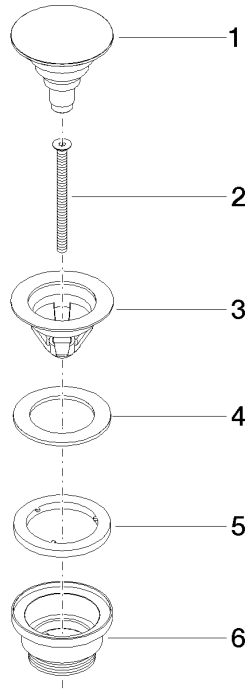

10 125 970

Fits: IMO, LULU, MADISON, MEM, TARA,  
CL.1, LISSÉ, VAIA, META, CYO

	Light Gold	10 125 970-26
	Chrome	10 125 970-00
	Brushed Platinum	10 125 970-06
	Platinum	10 125 970-08
	Durabress (23kt Gold)	10 125 970-09
	Dark Chrome	10 125 970-19
	Brushed Light Gold	10 125 970-27
	Brushed Durabress (23kt Gold)	10 125 970-28
	Matte Black	10 125 970-33
	Platinum / Brushed Platinum	10 125 970-36
	Durabress / Brushed Durabress (23kt Gold)	10 125 970-38
	Brushed Bronze	10 125 970-42
	Brushed Champagne (22kt Gold)	10 125 970-46
	Champagne (22kt Gold)	10 125 970-47
	Brushed Chrome	10 125 970-93
	Brushed Dark Platinum	10 125 970-99

## Basin Waste with push fastening 1 1/4" - Light Gold

---

IMO

10 125 970

Only suitable for basins with an overflow.

10 125 970

mm [inches]

10 125 970

### Spare parts list

No.	Item Number	Name	Quantity used	Delivery time
1	04 31 20 096 00-26	plug	1	-
Spare part can no longer be ordered, please order the replacement item				
2	09 30 30 179 90	screw	1	2
3	09 11 01 038-26	cup	1	60
4	09 14 05 061 90	seal	1	2
5	09 14 03 153 90	seal	1	2
6	09 11 10 156-26	connection	1	60